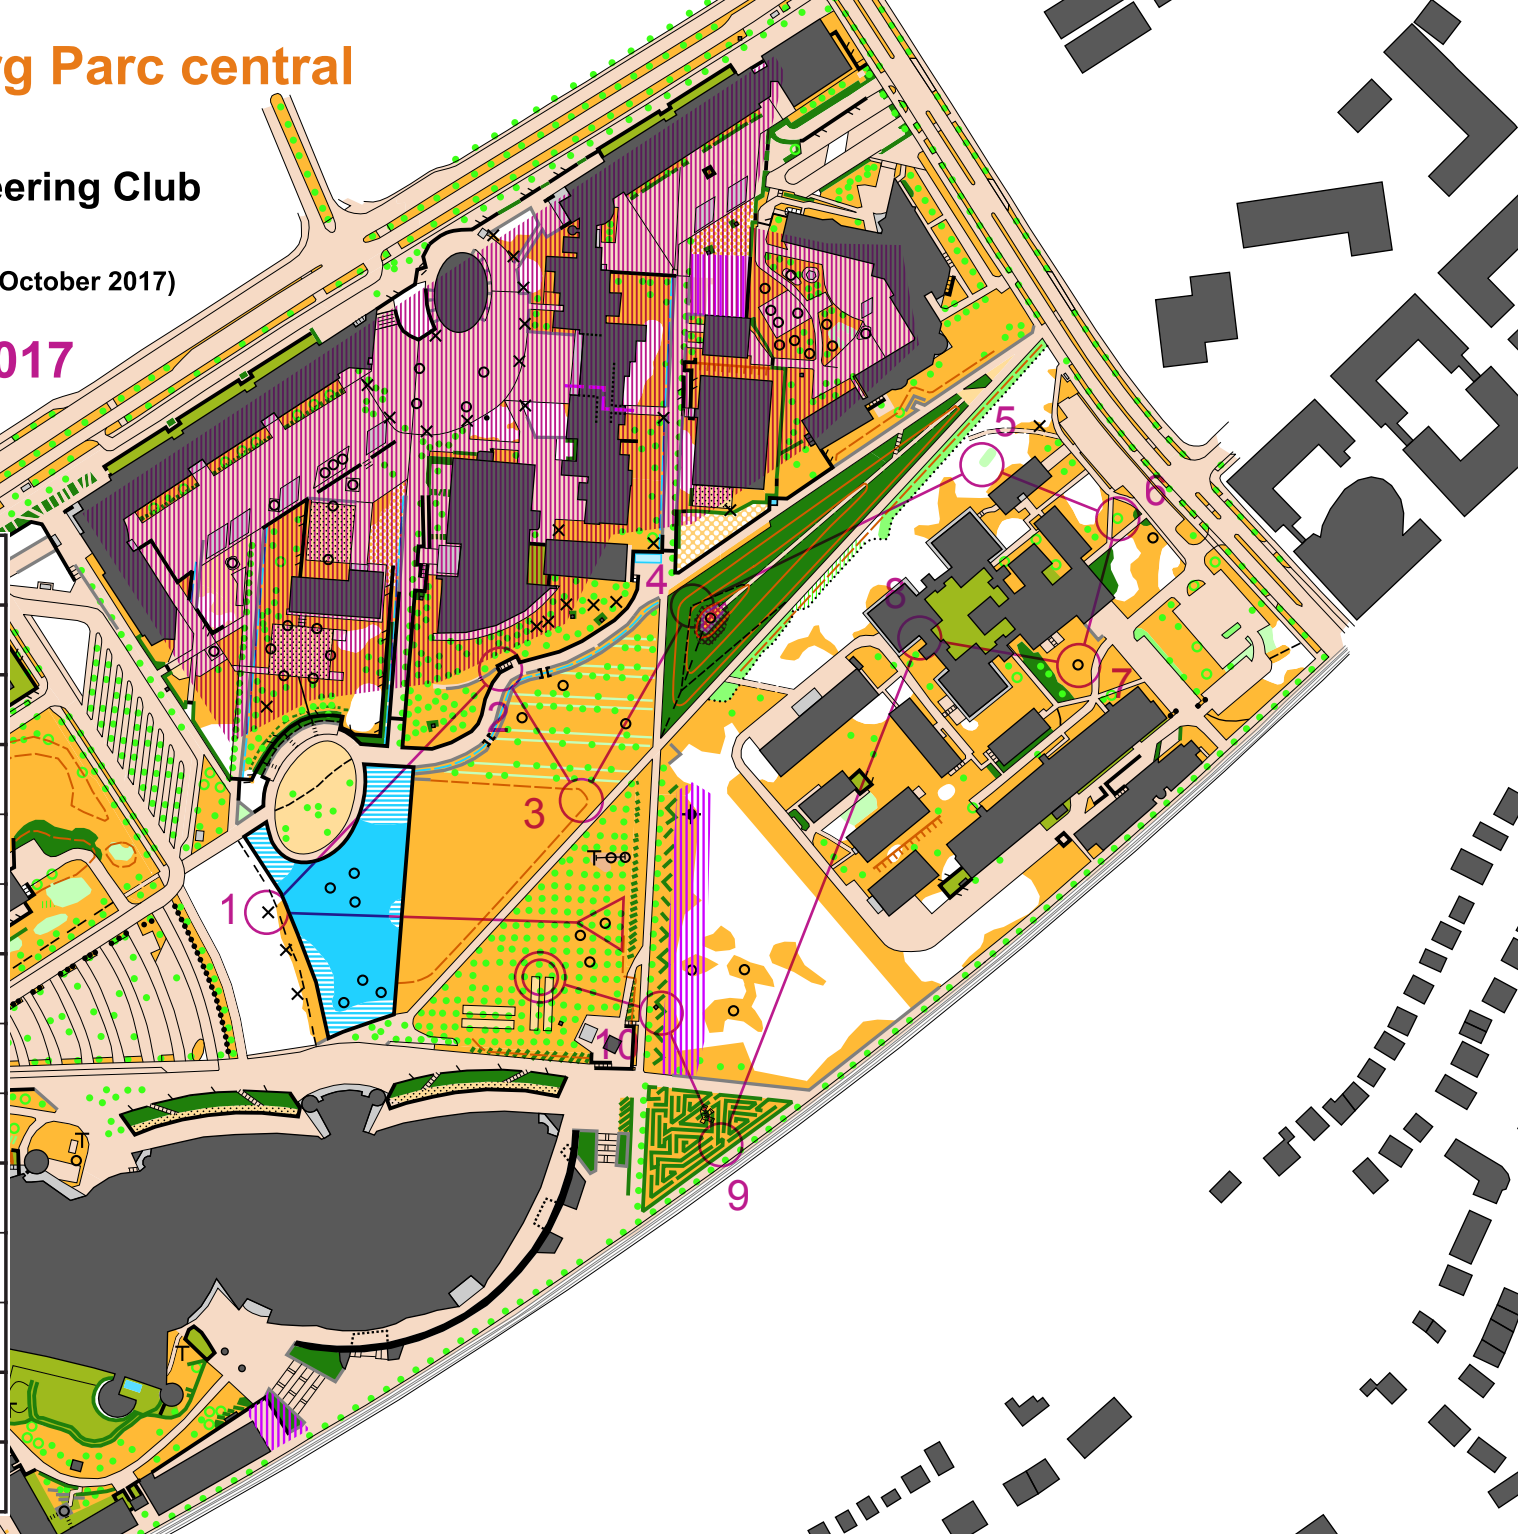

Luxembourg Kirchberg Parc central

1:4000

LuxOC - Luxembourg Orienteering Club

<http://www.orienteering.lu>

Survey and cartography April 2017 (update October 2017)

by Julien Gaffuri

LuxOC training 08/10/2017

LuxOC training 01/04/2017

Squirrel 1		1,3 km			
▷					
1	90	△			
2	63	↗			⋈
3	86	×			
4	85	↖			
5	92	△			
6	79	△			
7	78	△			
8	88	⋈			⋈
9	94	⋈			▷
○			70 m		○

Luxembourg Kirchberg Parc central

1:4000

LuxOC - Luxembourg Orienteering Club

<http://www.orienteing.lu>

Survey and cartography April 2017 (update October 2017)
by Julien Gaffuri

LuxOC training 08/10/2017

LuxOC training 01/04/2017					
Squirrel 2		1,4 km			
▷					
1	86	×			
2	63	↗			⋈
3	61	⌒	⌒		
4	64	-.-			<
5	71	⊠			○
6	68	↑			
7	70	△			○
8	69	■			⤴
9	89	⋈			⤴
10	94	⋈			⤵
○		70 m			⊗

Luxembourg Kirchberg Parc central

1:4000

LuxOC - Luxembourg Orienteering Club

<http://www.orienteing.lu>

Survey and cartography April 2017 (update October 2017)

by Julien Gaffuri

LuxOC training 08/10/2017

LUXEMBOURG
ORIENTEERING
CLUB