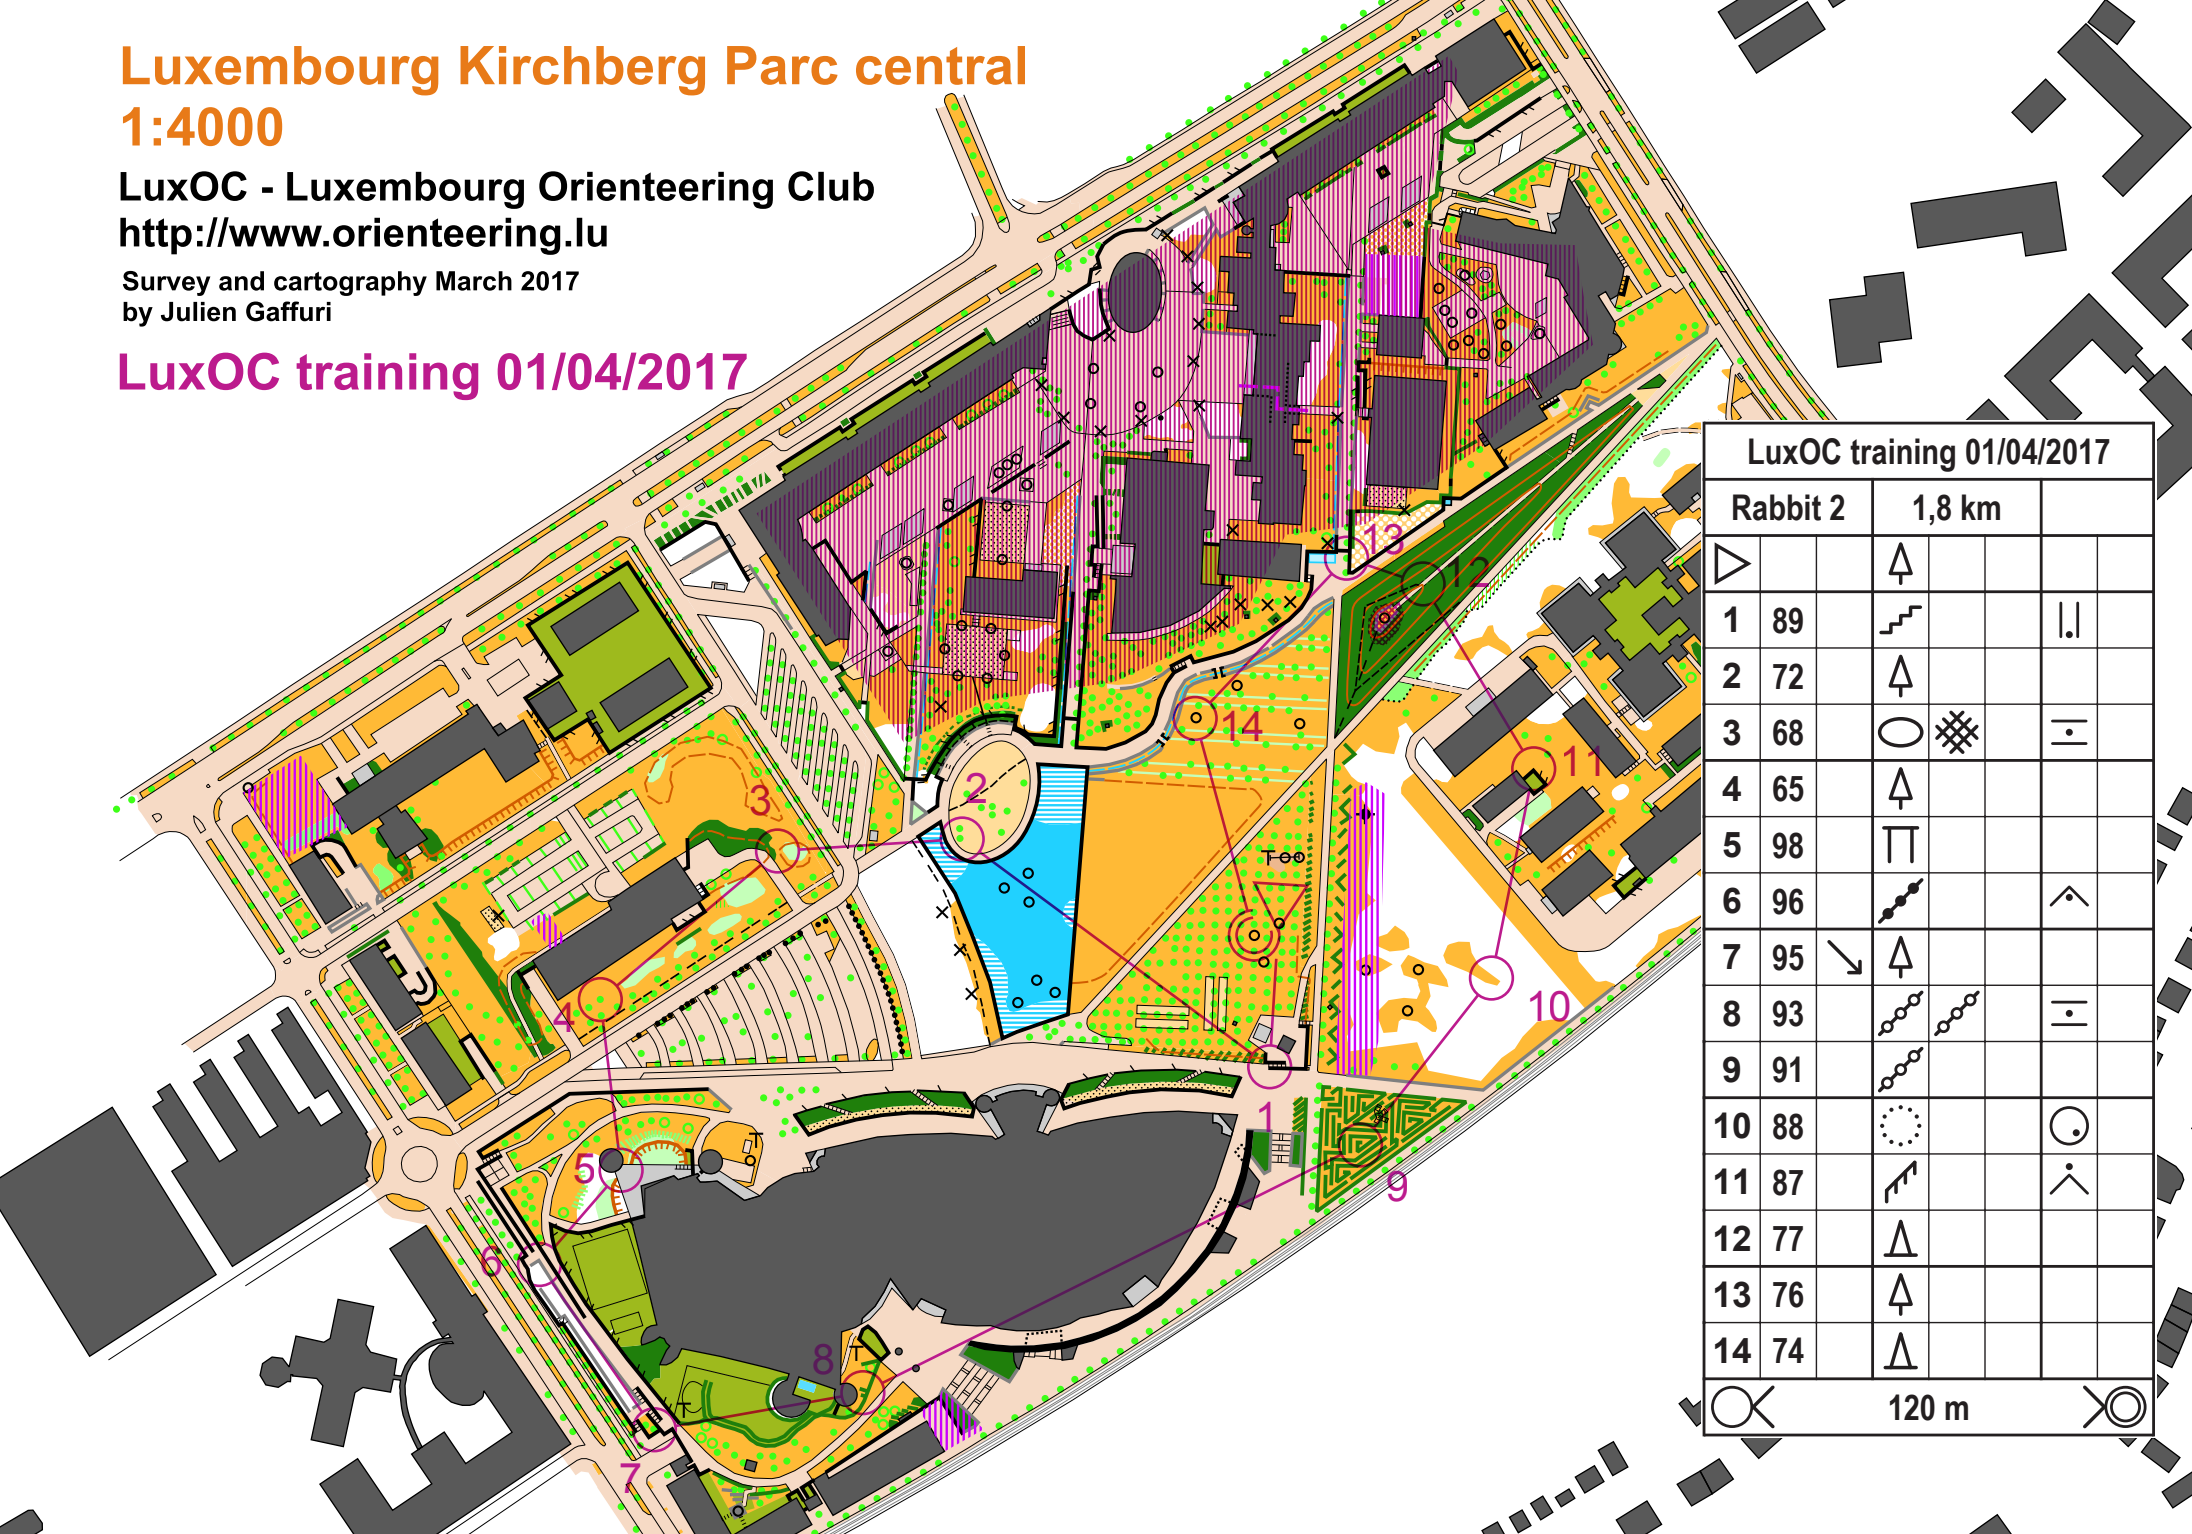

# Luxembourg Kirchberg Parc central

1:4000

LuxOC - Luxembourg Orienteering Club

<http://www.orienteing.lu>

Survey and cartography March 2017

by Julien Gaffuri

LuxOC training 01/04/2017

LuxOC training 01/04/2017			
Rabbit 1		4,5 km	
▷		△	
1	79	🌀	➤
2	75	△	
3	71	🌀	○
4	99	↗	┌
5	89	↖	┌
6	88	⊙	○
7	86	△	
8	85	△	○
9	87	↗	∧
10	77	△	
11	83	△	
12	82	⊗	└
13	69	🌀	➤
14	62	🌀	△
15	70	↗	○
16	67	△	
17	61	↗	◀
18	64	△	
19	65	△	
20	96	🌀	△
21	95	↙ △	
22	93	🌀 🌀	┌
23	90	🌀	
24	92	↖	┌
25	72	△	
26	68	○ ⊗	┌
27	98	┌	
28	100	×	

# Luxembourg Kirchberg Parc central

1:4000

LuxOC - Luxembourg Orienteering Club

<http://www.orienteing.lu>

Survey and cartography March 2017  
by Julien Gaffuri

LuxOC training 01/04/2017

LuxOC training 01/04/2017				
Rabbit 2		1,8 km		
▷		△		
1	89	↗		
2	72	△		
3	68	○	⊗	≡
4	65	△		
5	98	∏		
6	96	↘		^
7	95	↙	△	
8	93	↗	↗	≡
9	91	↗		
10	88	⊙		⊙
11	87	↗		^
12	77	△		
13	76	△		
14	74	△		
⊙		120 m		⊙