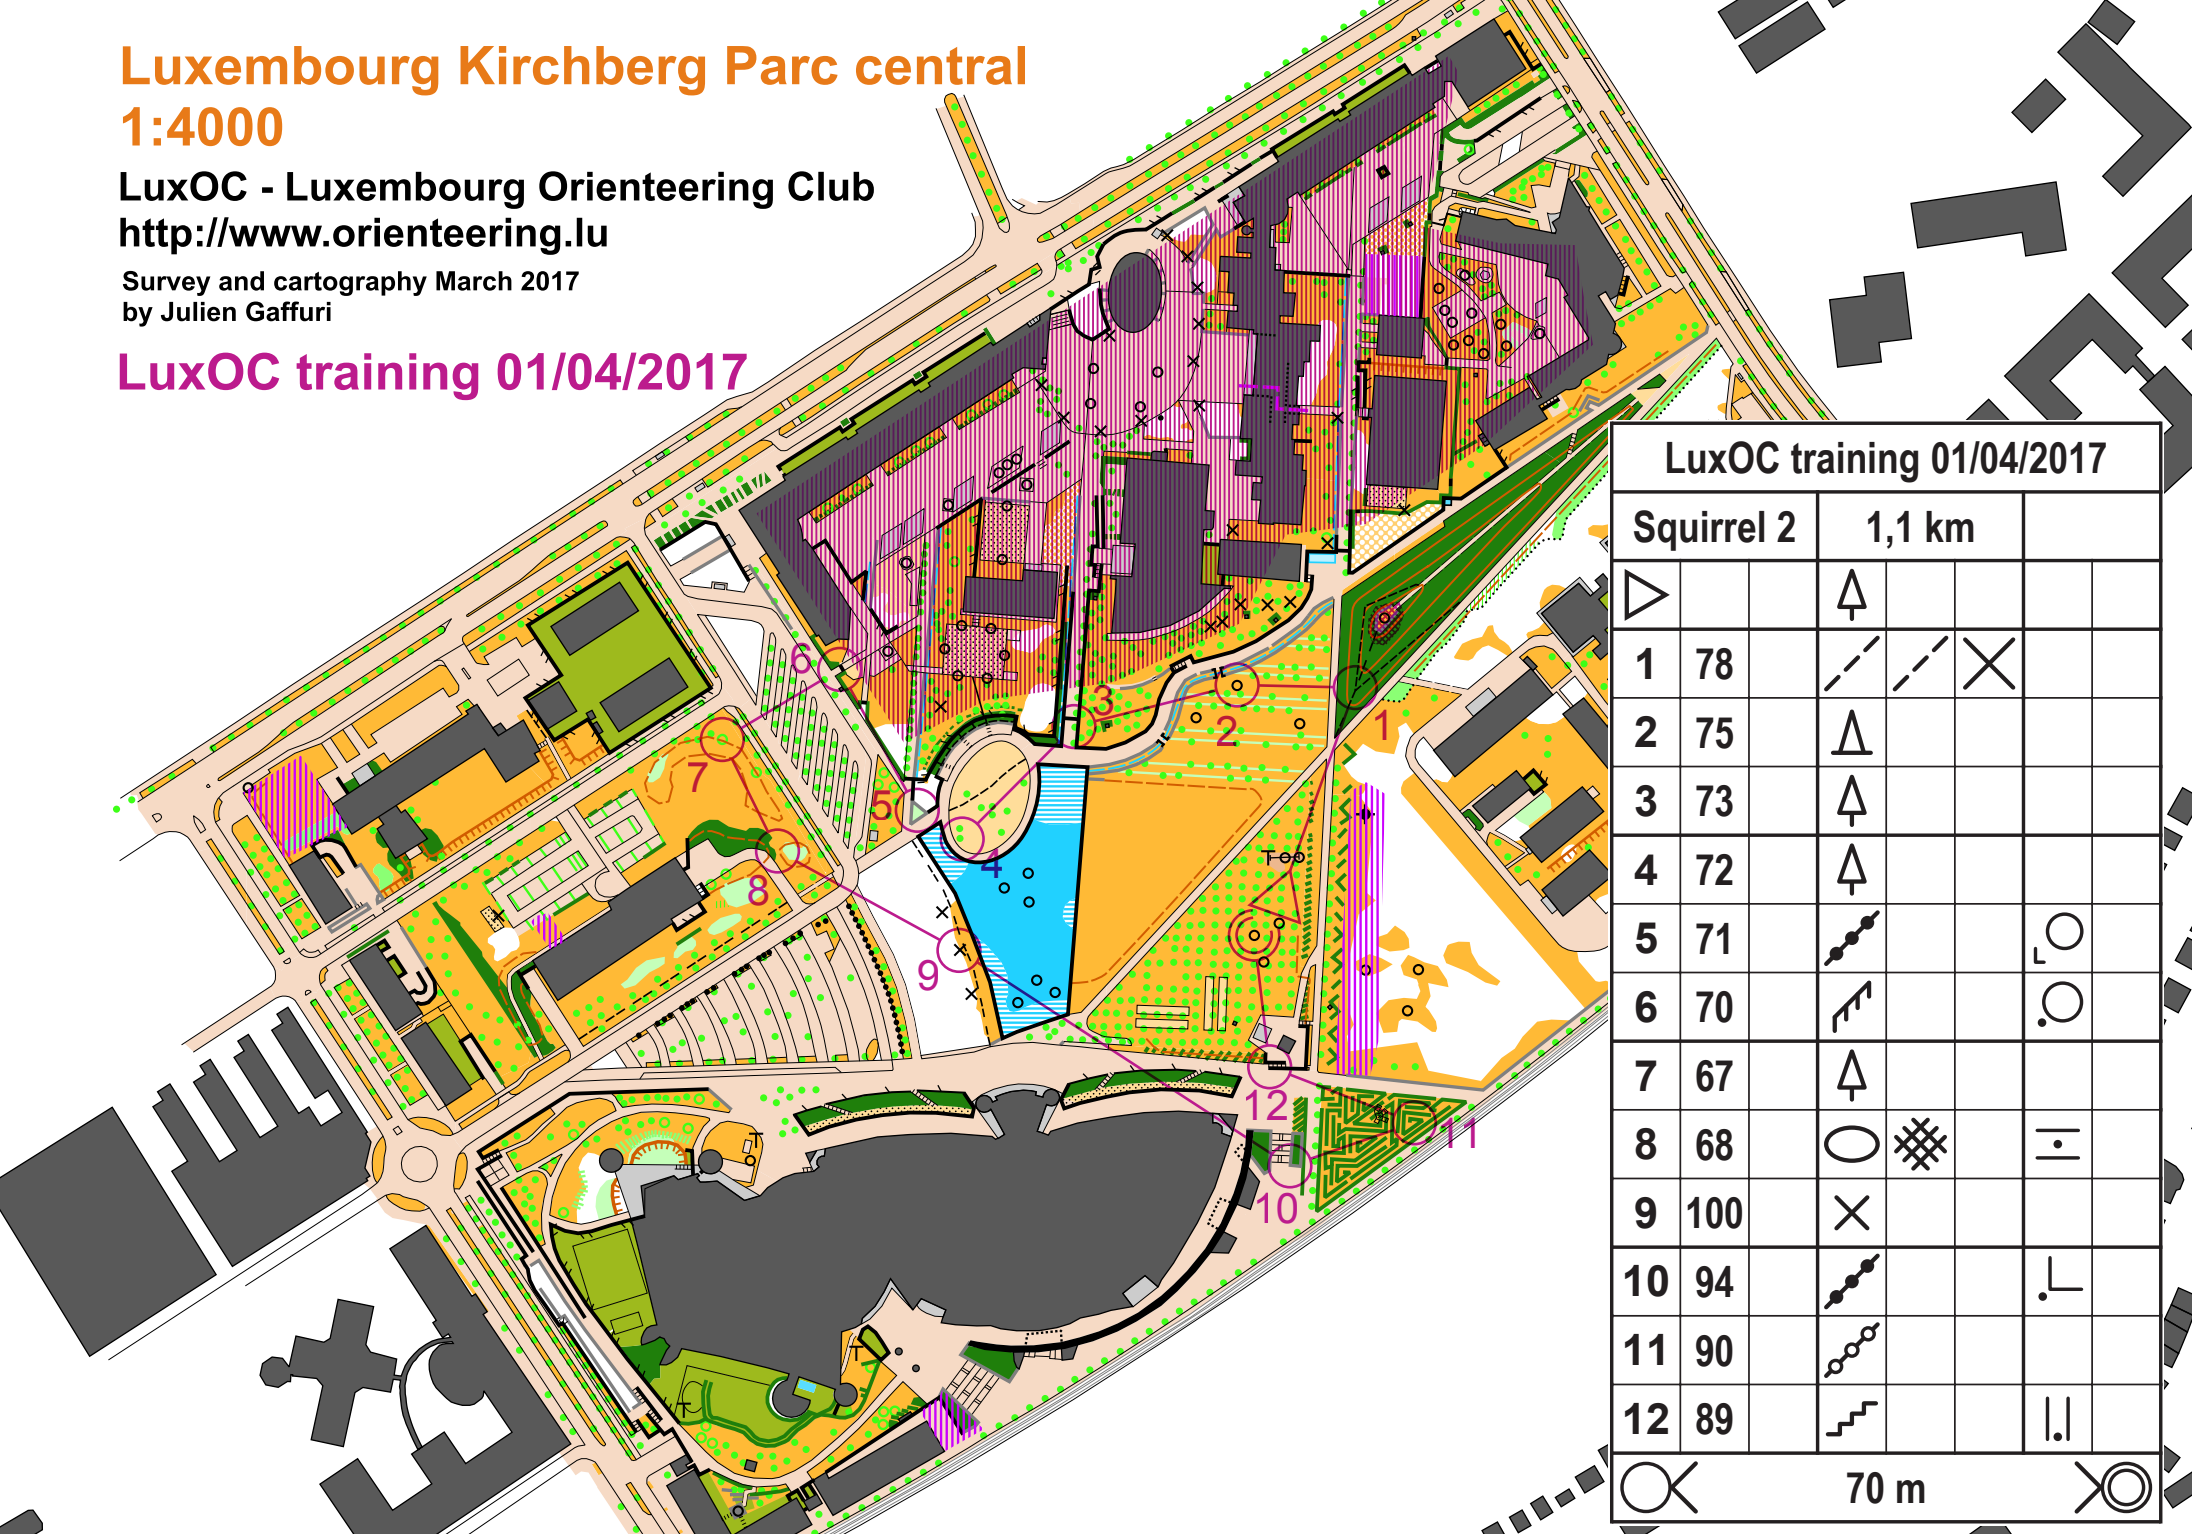

# Luxembourg Kirchberg Parc central

1:4000

LuxOC - Luxembourg Orienteering Club

<http://www.orienteing.lu>

Survey and cartography March 2017  
by Julien Gaffuri

LuxOC training 01/04/2017

LuxOC training 01/04/2017				
Squirrel 1		1,2 km		
▷		↑		
1	79	⊗		▷
2	74	△		
3	76	↑		
4	63	⊿		└
5	83	△		
6	66	△		○
7	85	△		○
8	87	↗		∧
9	92	⊿		┆
10	91	⊗		
11	89	⊿		┆
○		70 m		⊗

# Luxembourg Kirchberg Parc central

1:4000

LuxOC - Luxembourg Orienteering Club

<http://www.orienteering.lu>

Survey and cartography March 2017

by Julien Gaffuri

LuxOC training 01/04/2017

LuxOC training 01/04/2017

# Luxembourg Kirchberg Parc central

1:4000

LuxOC - Luxembourg Orienteering Club

<http://www.orienteing.lu>

Survey and cartography March 2017

by Julien Gaffuri

LuxOC training 01/04/2017

LuxOC training 01/04/2017			
Rabbit 1		4,5 km	
▷		△	
1	79	🌀	➤
2	75	△	
3	71	🌀	○
4	99	↗	┌
5	89	↖	┌
6	88	⊙	○
7	86	△	
8	85	△	○
9	87	↗	∧
10	77	△	
11	83	△	
12	82	⊗	└
13	69	🌀	➤
14	62	🌀	△
15	70	↗	○
16	67	△	
17	61	↗	◀
18	64	△	
19	65	△	
20	96	🌀	△
21	95	↙ △	
22	93	🌀 🌀	┌
23	90	🌀	
24	92	↖	┌
25	72	△	
26	68	○ ⊗	┌
27	98	┌	
28	100	×	