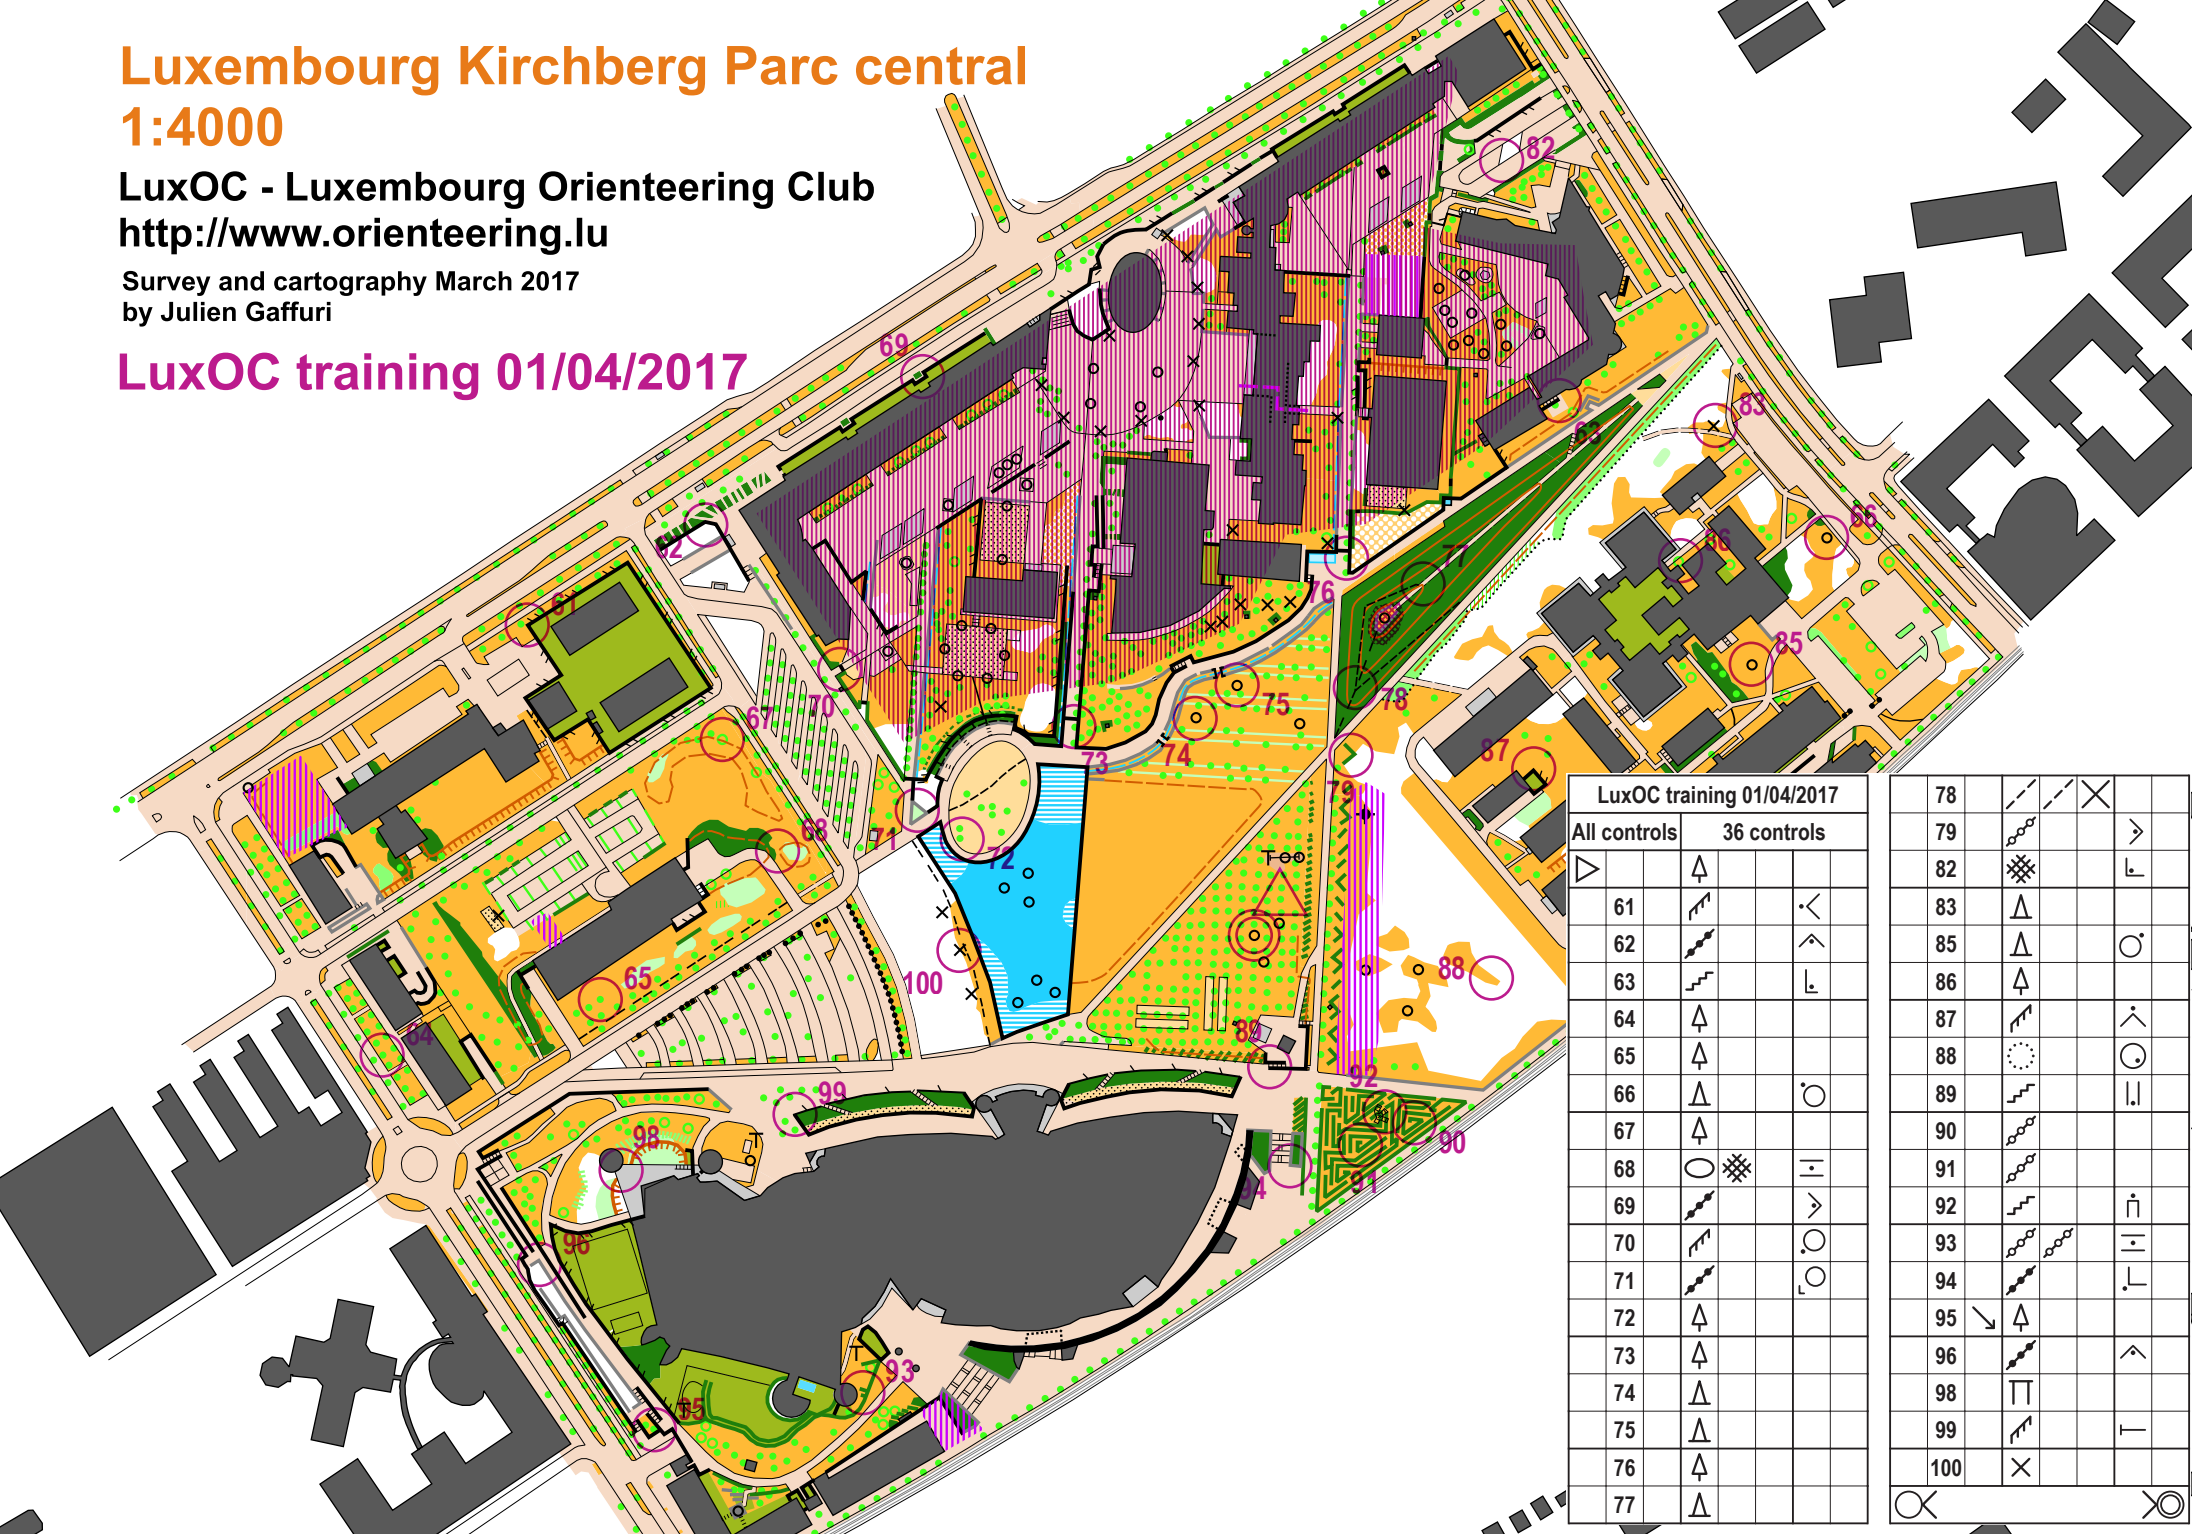

# Luxembourg Kirchberg Parc central

1:4000

LuxOC - Luxembourg Orienteering Club

<http://www.orienteing.lu>

Survey and cartography March 2017

by Julien Gaffuri

LuxOC training 01/04/2017

LuxOC training 01/04/2017			
All controls	36 controls		
61	↗	↖	
62	↘	↗	
63	↙	↘	
64	↑		
65	↑		
66	△	○	
67	↑		
68	○	⊞	⊞
69	↘	⊞	⊞
70	↗	○	○
71	↘	○	○
72	↑		
73	↑		
74	△		
75	△		
76	↑		
77	△		

78	⊞	⊞	⊞
79	⊞		⊞
82	⊞		⊞
83	△		
85	△		○
86	↑		
87	↗		⊞
88	⊞		○
89	↘		⊞
90	↘		
91	↘		
92	↘		⊞
93	↘		⊞
94	↘		⊞
95	↘	↑	
96	↘		⊞
98	⊞		⊞
99	↗		⊞
100	⊞		

# Luxembourg Kirchberg Parc central

1:4000

LuxOC - Luxembourg Orienteering Club

<http://www.orienteing.lu>

Survey and cartography March 2017  
by Julien Gaffuri

LuxOC training 01/04/2017

LuxOC training 01/04/2017				
Squirrel 1		1,2 km		
▷		↑		
1	79	⊗		▷
2	74	△		
3	76	↑		
4	63	⊿		└
5	83	△		
6	66	△		○
7	85	△		○
8	87	↗		∧
9	92	⊿		┆
10	91	⊗		
11	89	⊿		┆
○		70 m		⊗

# Luxembourg Kirchberg Parc central

1:4000

LuxOC - Luxembourg Orienteering Club

<http://www.orienteering.lu>

Survey and cartography March 2017

by Julien Gaffuri

LuxOC training 01/04/2017

LuxOC training 01/04/2017