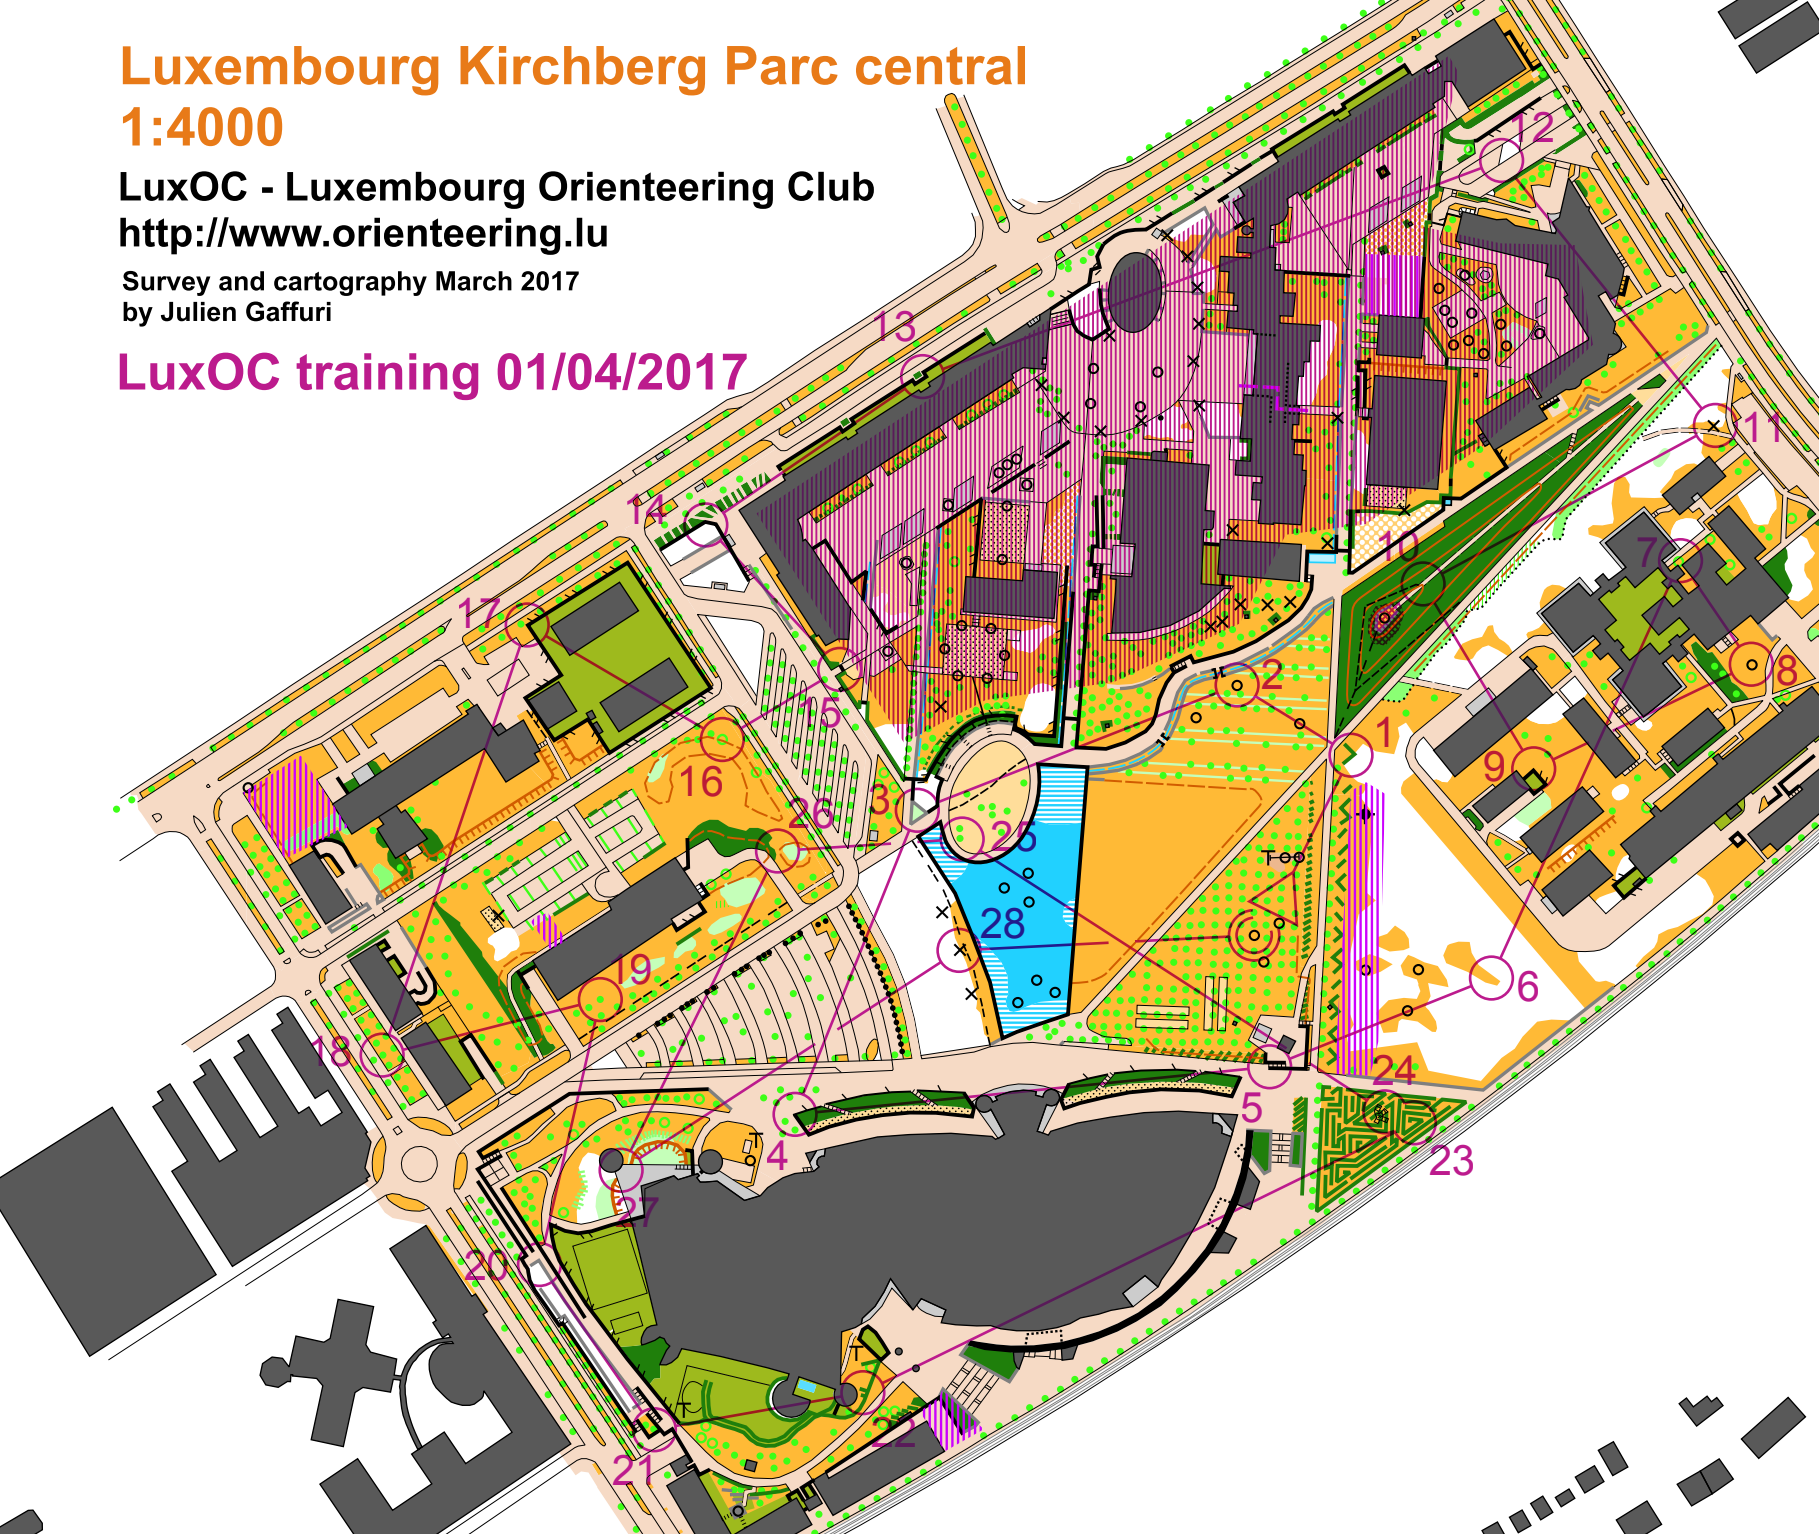

# Luxembourg Kirchberg Parc central

1:4000

LuxOC - Luxembourg Orienteering Club

<http://www.orienteering.lu>

Survey and cartography March 2017

by Julien Gaffuri

LuxOC training 01/04/2017

LuxOC training 01/04/2017

# Luxembourg Kirchberg Parc central

1:4000

LuxOC - Luxembourg Orienteering Club

<http://www.orienteing.lu>

Survey and cartography March 2017

by Julien Gaffuri

LuxOC training 01/04/2017

LuxOC training 01/04/2017			
Rabbit 1		4,5 km	
▷		△	
1	79	🌀	➤
2	75	△	
3	71	🌀	○
4	99	↗	┌
5	89	↖	┌
6	88	⊙	○
7	86	△	
8	85	△	○
9	87	↗	∧
10	77	△	
11	83	△	
12	82	⊗	└
13	69	🌀	➤
14	62	🌀	△
15	70	↗	○
16	67	△	
17	61	↗	◀
18	64	△	
19	65	△	
20	96	🌀	△
21	95	↙ △	
22	93	🌀 🌀	┌
23	90	🌀	
24	92	↖	┌
25	72	△	
26	68	○ ⊗	┌
27	98	┌	
28	100	×	

# Luxembourg Kirchberg Parc central

1:4000

LuxOC - Luxembourg Orienteering Club

<http://www.orienteing.lu>

Survey and cartography March 2017  
by Julien Gaffuri

LuxOC training 01/04/2017

LuxOC training 01/04/2017				
Rabbit 2		1,8 km		
▷		△		
1	89	↗		
2	72	△		
3	68	○	⊗	≡
4	65	△		
5	98	∏		
6	96	↘		^
7	95	↙	△	
8	93	↗	↗	≡
9	91	↗		
10	88	⊙		⊙
11	87	↗		^
12	77	△		
13	76	△		
14	74	△		
⊙		120 m		⊙