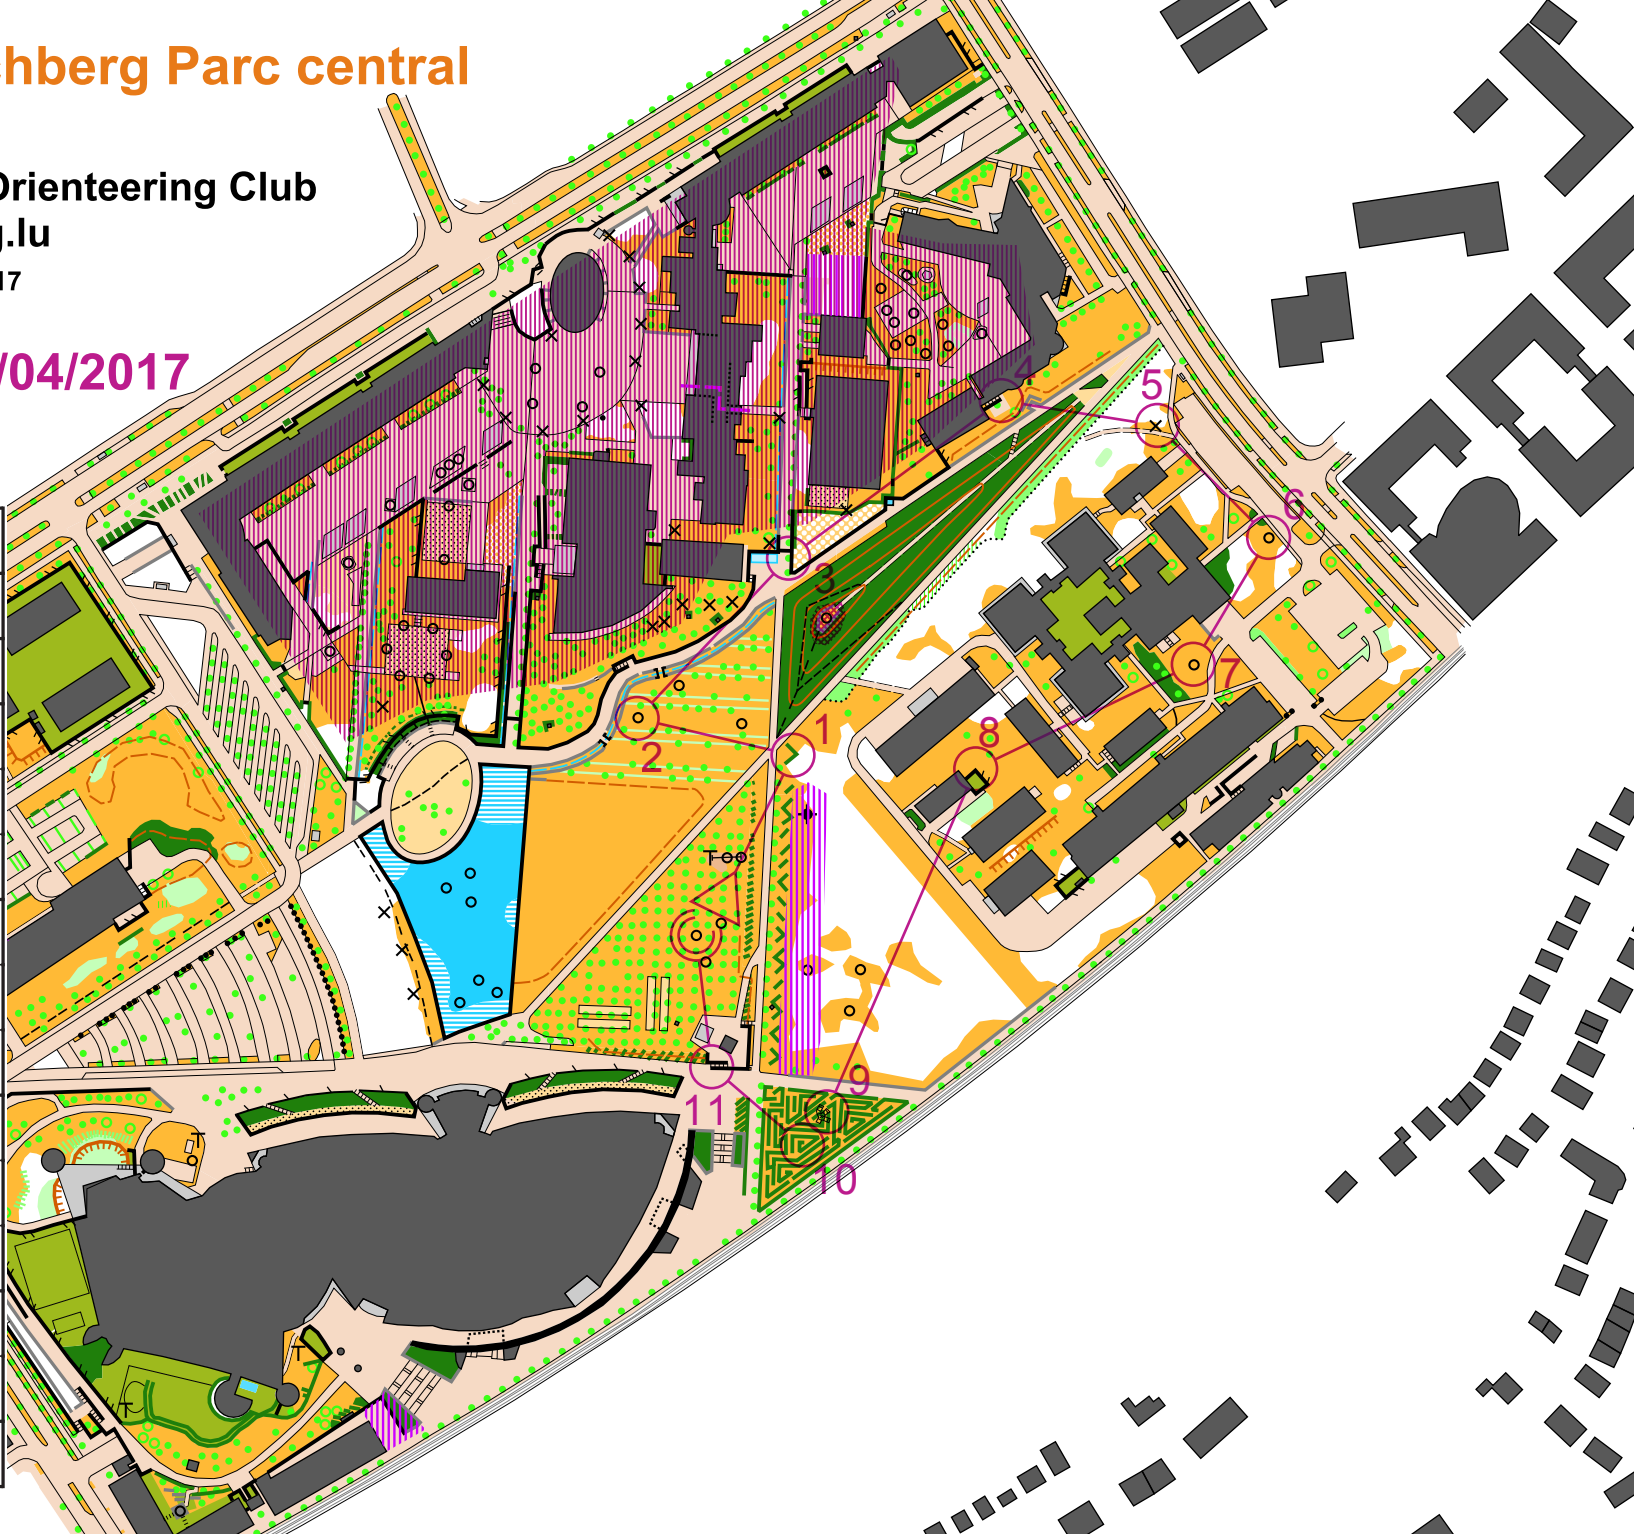

# Luxembourg Kirchberg Parc central

1:4000

LuxOC - Luxembourg Orienteering Club

<http://www.orienteing.lu>

Survey and cartography March 2017  
by Julien Gaffuri

LuxOC training 01/04/2017

LuxOC training 01/04/2017				
Squirrel 1		1,2 km		
▷		↑		
1	79	⊗		▷
2	74	△		
3	76	↑		
4	63	⊿		└
5	83	△		
6	66	△		○
7	85	△		○
8	87	↗		∧
9	92	⊿		┆
10	91	⊗		
11	89	⊿		┆
○		70 m		⊗

# Luxembourg Kirchberg Parc central

1:4000

LuxOC - Luxembourg Orienteering Club

<http://www.orienteering.lu>

Survey and cartography March 2017

by Julien Gaffuri

LuxOC training 01/04/2017

LuxOC training 01/04/2017